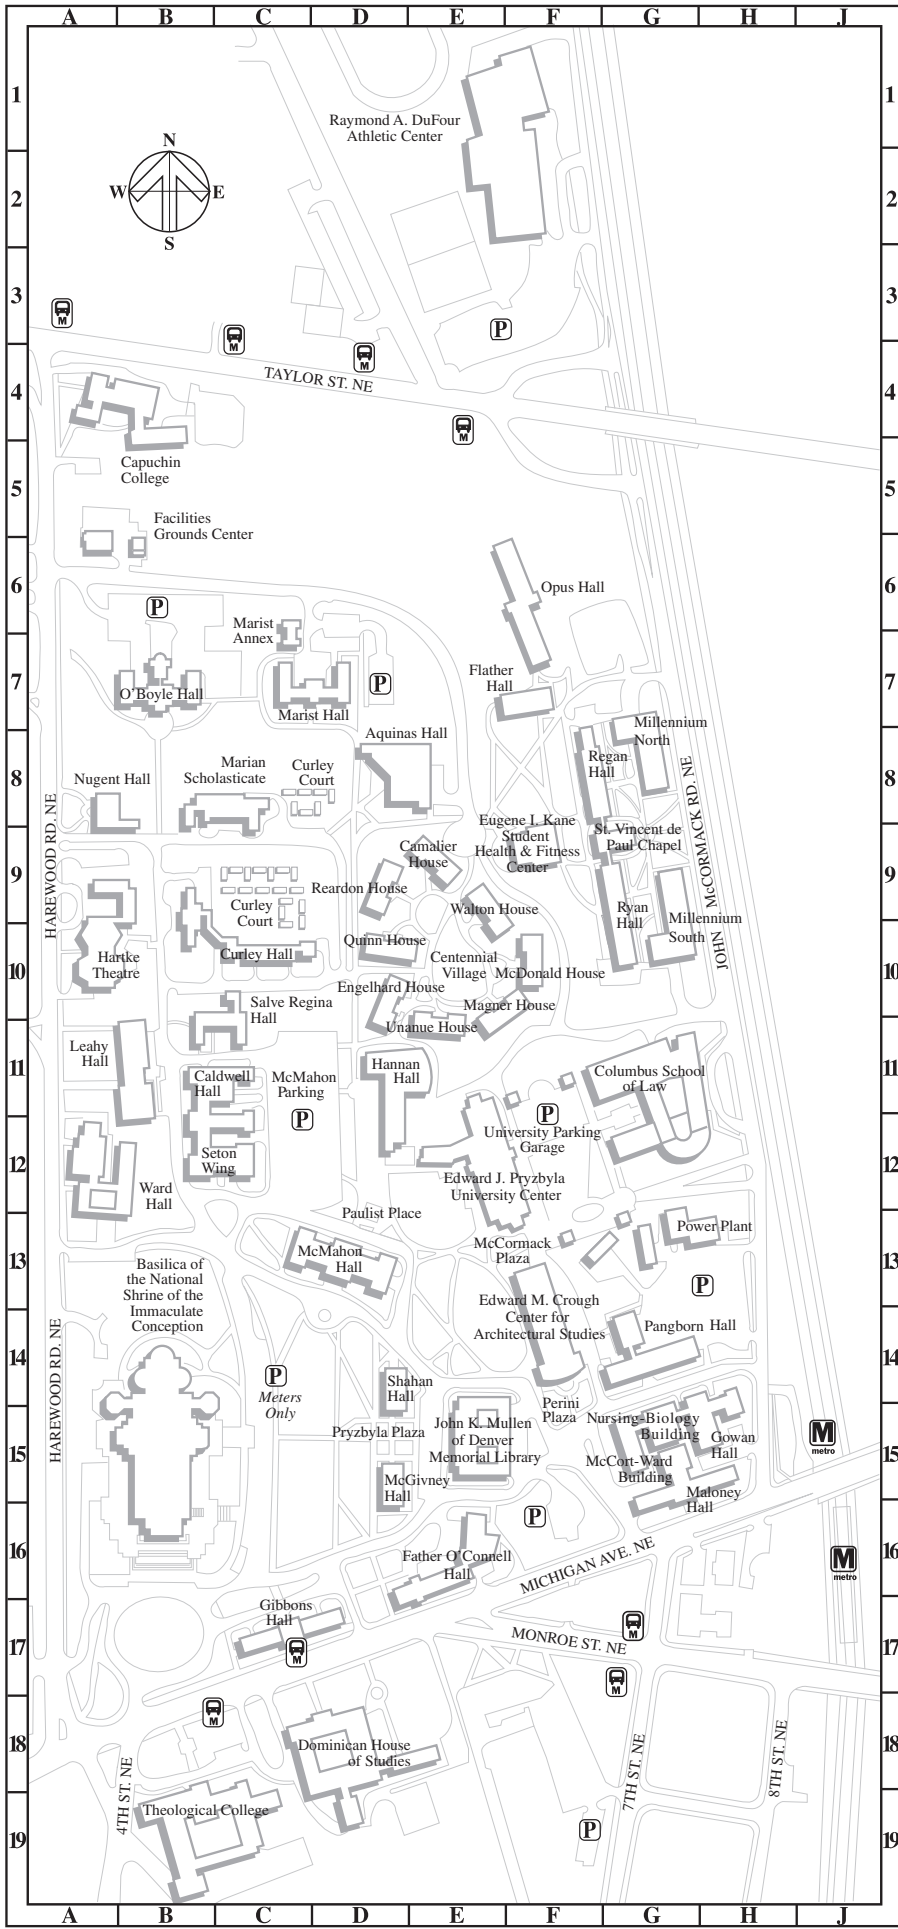

CUA CAMPUS MAP DIRECTORY

Admissions, McMahon Hall D13	Magner House E10
Alumni Relations, McMahon Hall D13	Maloney Hall and Auditorium G15
Aquinas Hall D8	Marist Hall C7
Architecture and Planning, Crough Center F14	McCort-Ward Hall G15
Arts and Sciences, McMahon Hall D13	McDonald House F10
Athletics, DuFour Center F1	McGivney Hall D15
Basilica of the National Shrine of the Immaculate Conception B15	McMahon Hall D13
Bookstore, Pryzbala Center E12	Metro Station, Brookland/CUA J15
Caldwell Hall, Auditorium and Chapel C12	Metropolitan School, Pangborn Hall G14
Callan Theatre, Hartke Theatre A9	Millennium North G8
Camalier House E9	Millennium South G9
Campus Ministry, Caldwell Hall C12	Music, Ward Hall A12
Canon Law, Caldwell Hall C12	Nugent Hall A8
Career Services, Pryzbala Center E12	Nursing-Biology Building G15
Centennial Village E10	Nursing, Gowan Hall H15
Columbus School of Law G11	O'Boyle Hall B7
Computer Center, Leahy Hall A11	Opus Hall F6
Crough Center F14	Pangborn Hall G14
Curley Court C9	Philosophy, Aquinas Hall D8
Curley Hall C10	Police/Public Safety, Leahy Hall A11
Dean of Students, Pryzbala Center E12	Power Plant, Maintenance G13
Drama Department, Hartke Theatre A10	Pryzbala Center E12
DuFour Center F1	Public Affairs, McMahon Hall D13
Engelhard House D10	Quinn House D10
Engineering, Pangborn Hall G14	Reardon House D9
Enrollment Services, McMahon Hall D13	Regan Hall F8
Facilities Grounds Center A5	Residence Life, Father O'Connell Hall E16
Father O'Connell Hall E16	Ryan Hall G9
Financial Aid, McMahon Hall D13	St. Vincent de Paul Chapel G9
Flather Hall F7	Salve Regina Hall and Art Gallery C11
Gibbons Hall C17	Seton Wing, Caldwell Hall C12
Gowan Hall and Auditorium H15	Shahan Hall D14
Graduate Admissions, McMahon Hall D13	Social Service, Shahan Hall D14
Hannan Hall, Herzfeld Auditorium D11	Student Life, Pryzbala Center E12
Hartke Theatre A10	Summer Sessions, Pangborn Hall G14
Housing Services, Father O'Connell Hall E16	Theological College B19
Human Resources, Leahy Hall A11	Theology and Religious Studies, Caldwell Hall C12
Judicial Affairs and Ethical Development, Father O'Connell Hall E16	Unanue House E11
Kane Student Health and Fitness Center F9	University Development, Aquinas Hall D8
Koubek Auditorium, Crough Center F14	University Parking Garage F12
Law School G11	Visitors' Information, Pryzbala Center E12
Leahy Hall A11	Walton House E9
Library, Mullen E15	Ward Hall and Recital Hall A12
Library and Information Science, Marist Hall C7	